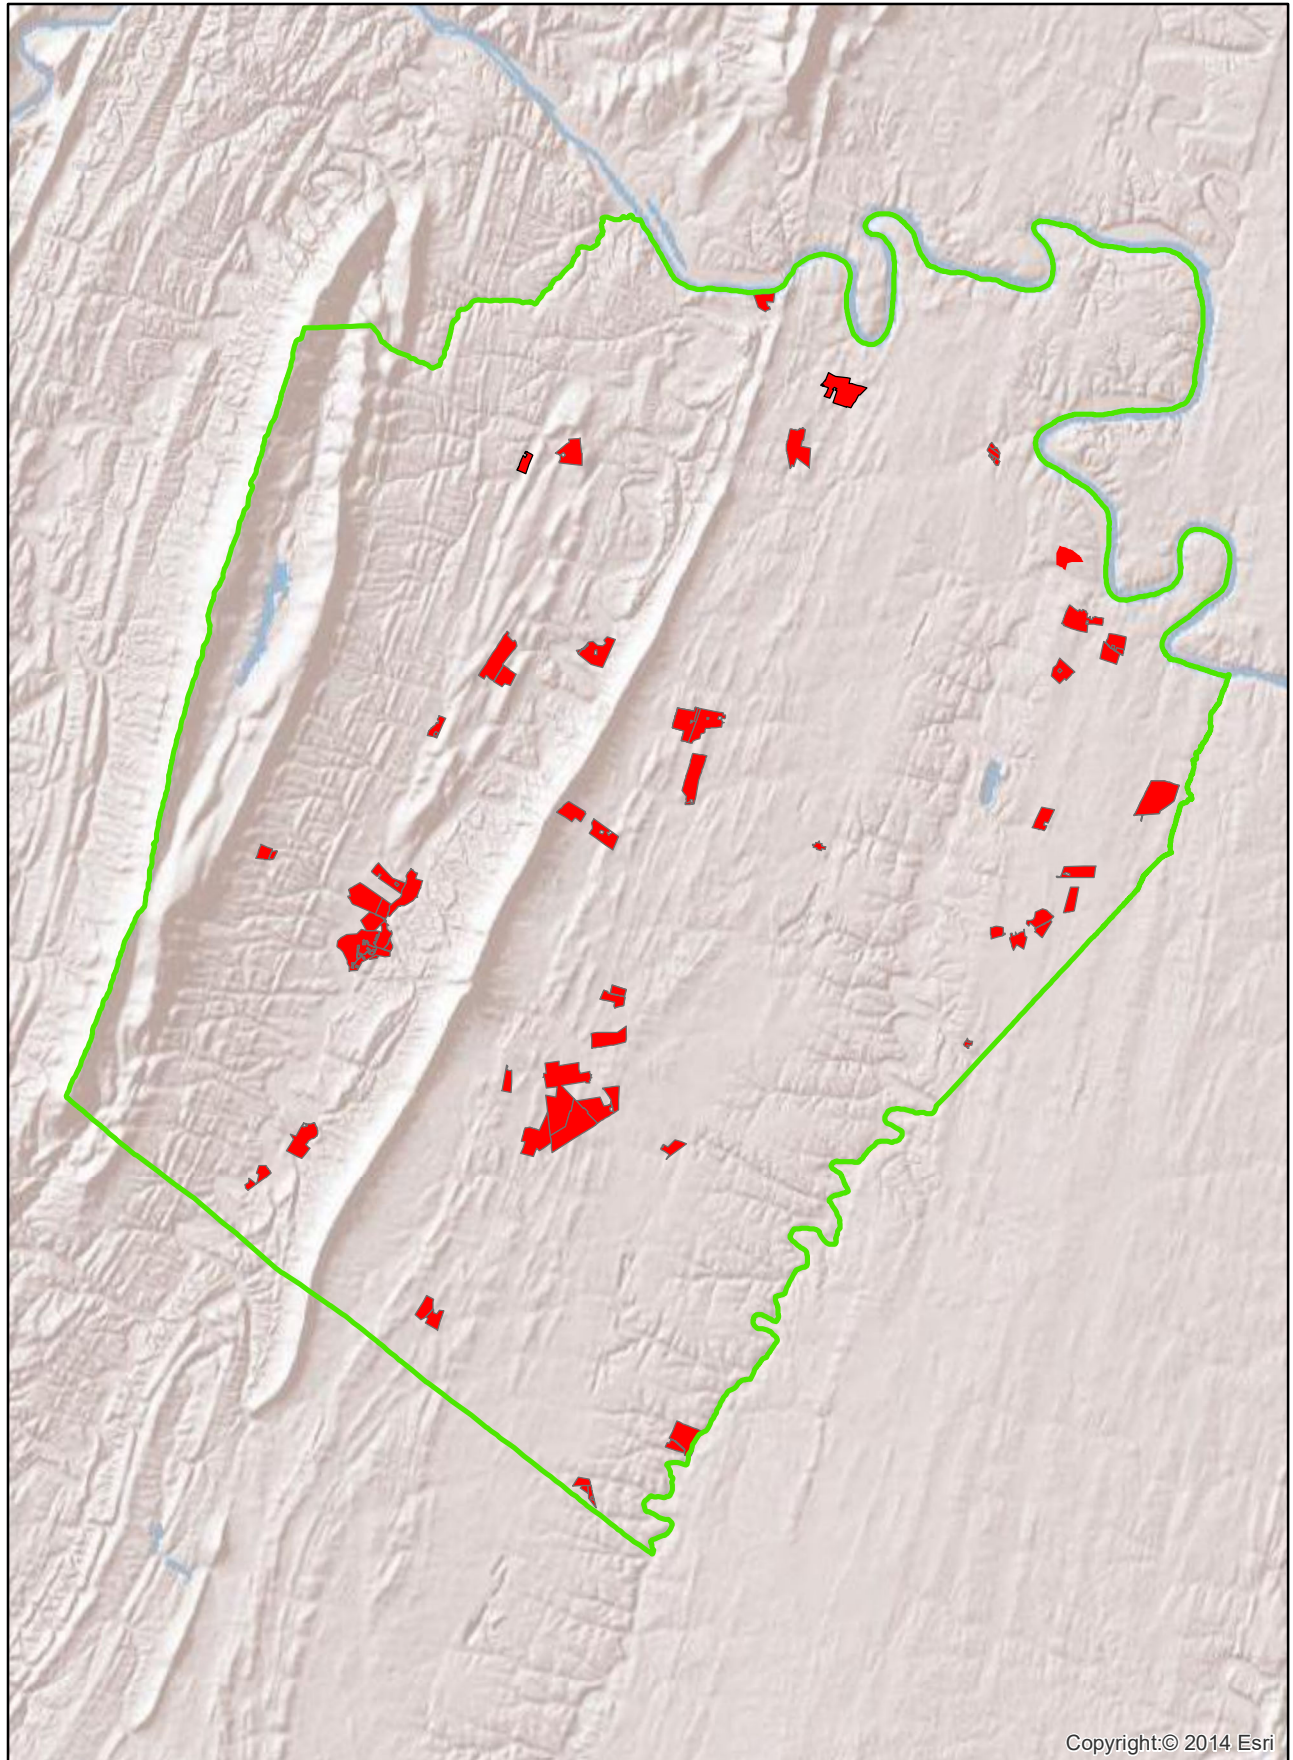

# Conservation Easements Held by the Berkeley County Farmland Protection Board

As of January 2018: 50 easements totalling 4,870 protected acres.

Copyright © 2014 Esri